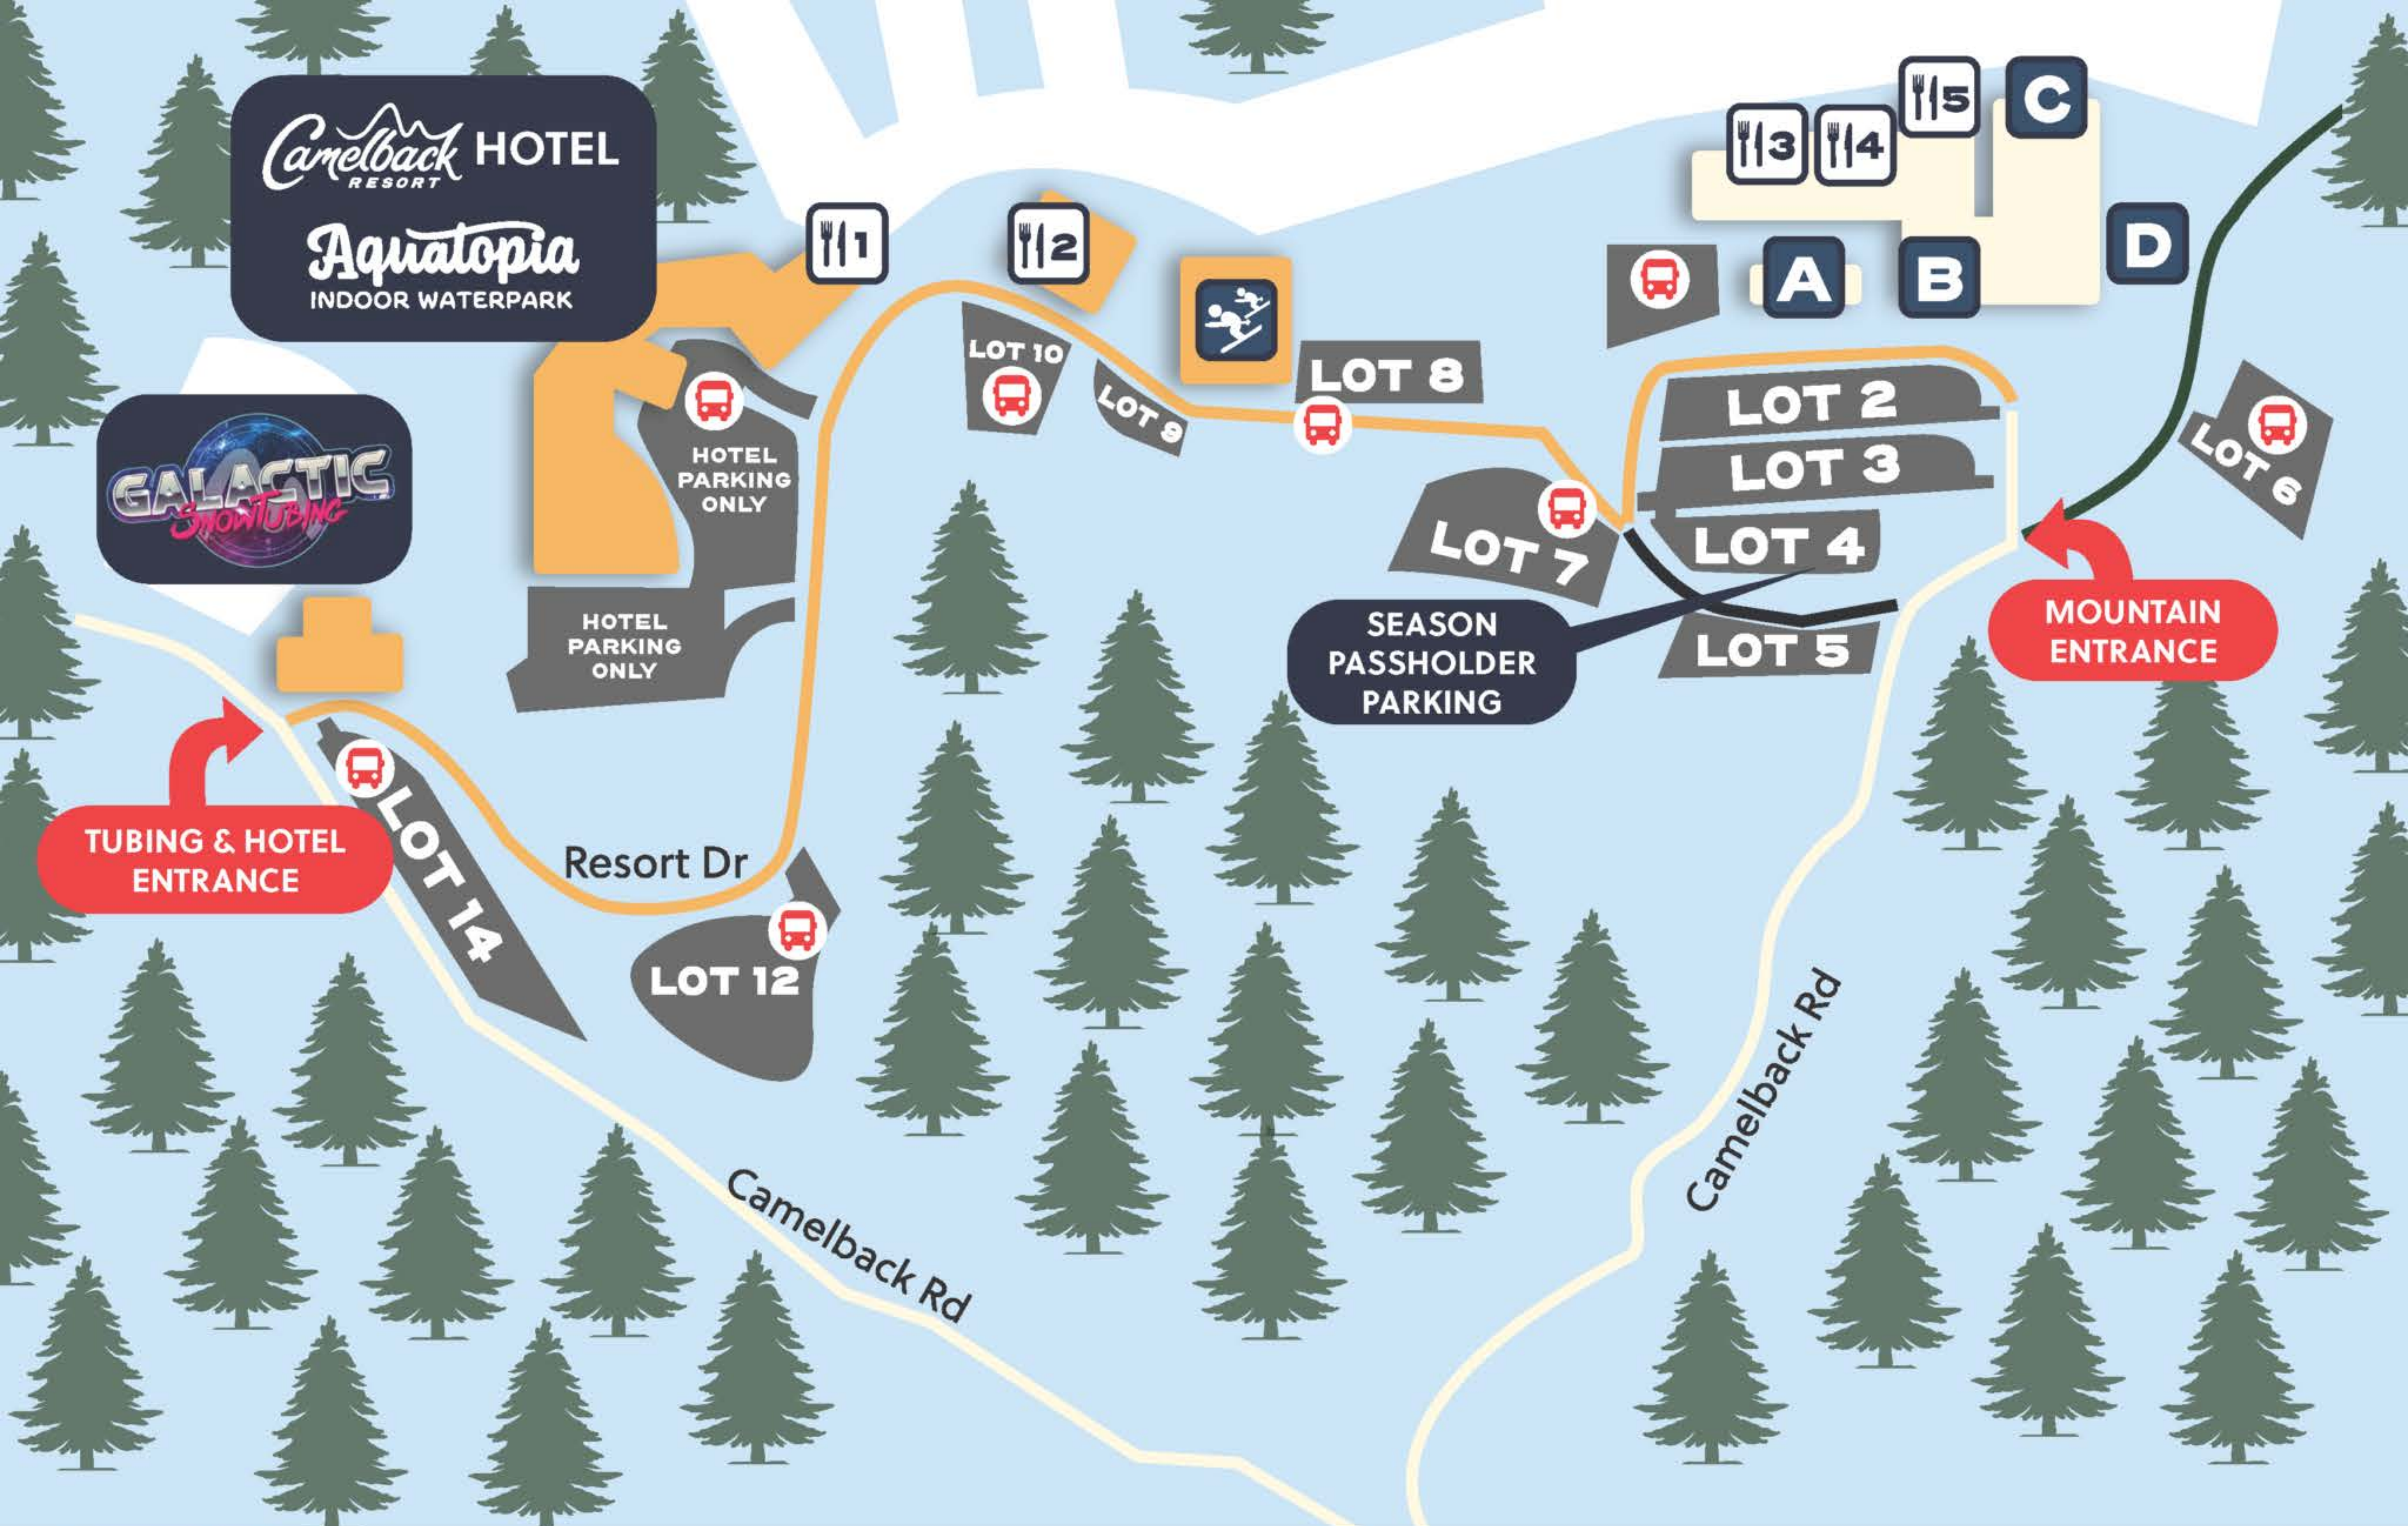

LEGEND

-  ROAD TO CAMELBEACH
-  ROAD TO HOTEL
-  SHUTTLE STOPS
-  MOUNTAIN ADVENTURE BASECAMP
-  MOUNTAIN COASTER
-  GUEST SERVICES
-  EXPRESS PASS & LOCKER RENTALS
-  TRAILS END PUB & GRILLE
-  BERRELLI'S ITALIAN CHOPHOUSE MASSINO'S SPEAKEASY BAR
-  SMOKEHOUSE BBQ
-  THIRSTY CAMEL BAR & GRILLE
-  BIG POCONO FAMILY EATERY

LEGEND

-  ROAD TO HOTEL
-  ROAD TO SKI
-  SHUTTLE STOPS
-  KIDS LEARNING CENTER AT ADVENTURE BASECAMP
-  GUEST SERVICES
-  EQUIPMENT RENTALS
-  LOCKER RENTALS
-  SKI & RIDE ACADEMY
-  TRAILS END PUB & GRILLE
-  BERRELLI'S ITALIAN CHOPHOUSE
-  SMOKEHOUSE BBQ
-  THIRSTY CAMEL BAR & GRILLE
-  BIG POCONO FAMILY EATERY
-  MASSINO'S SPEAKEASY BAR
-  C